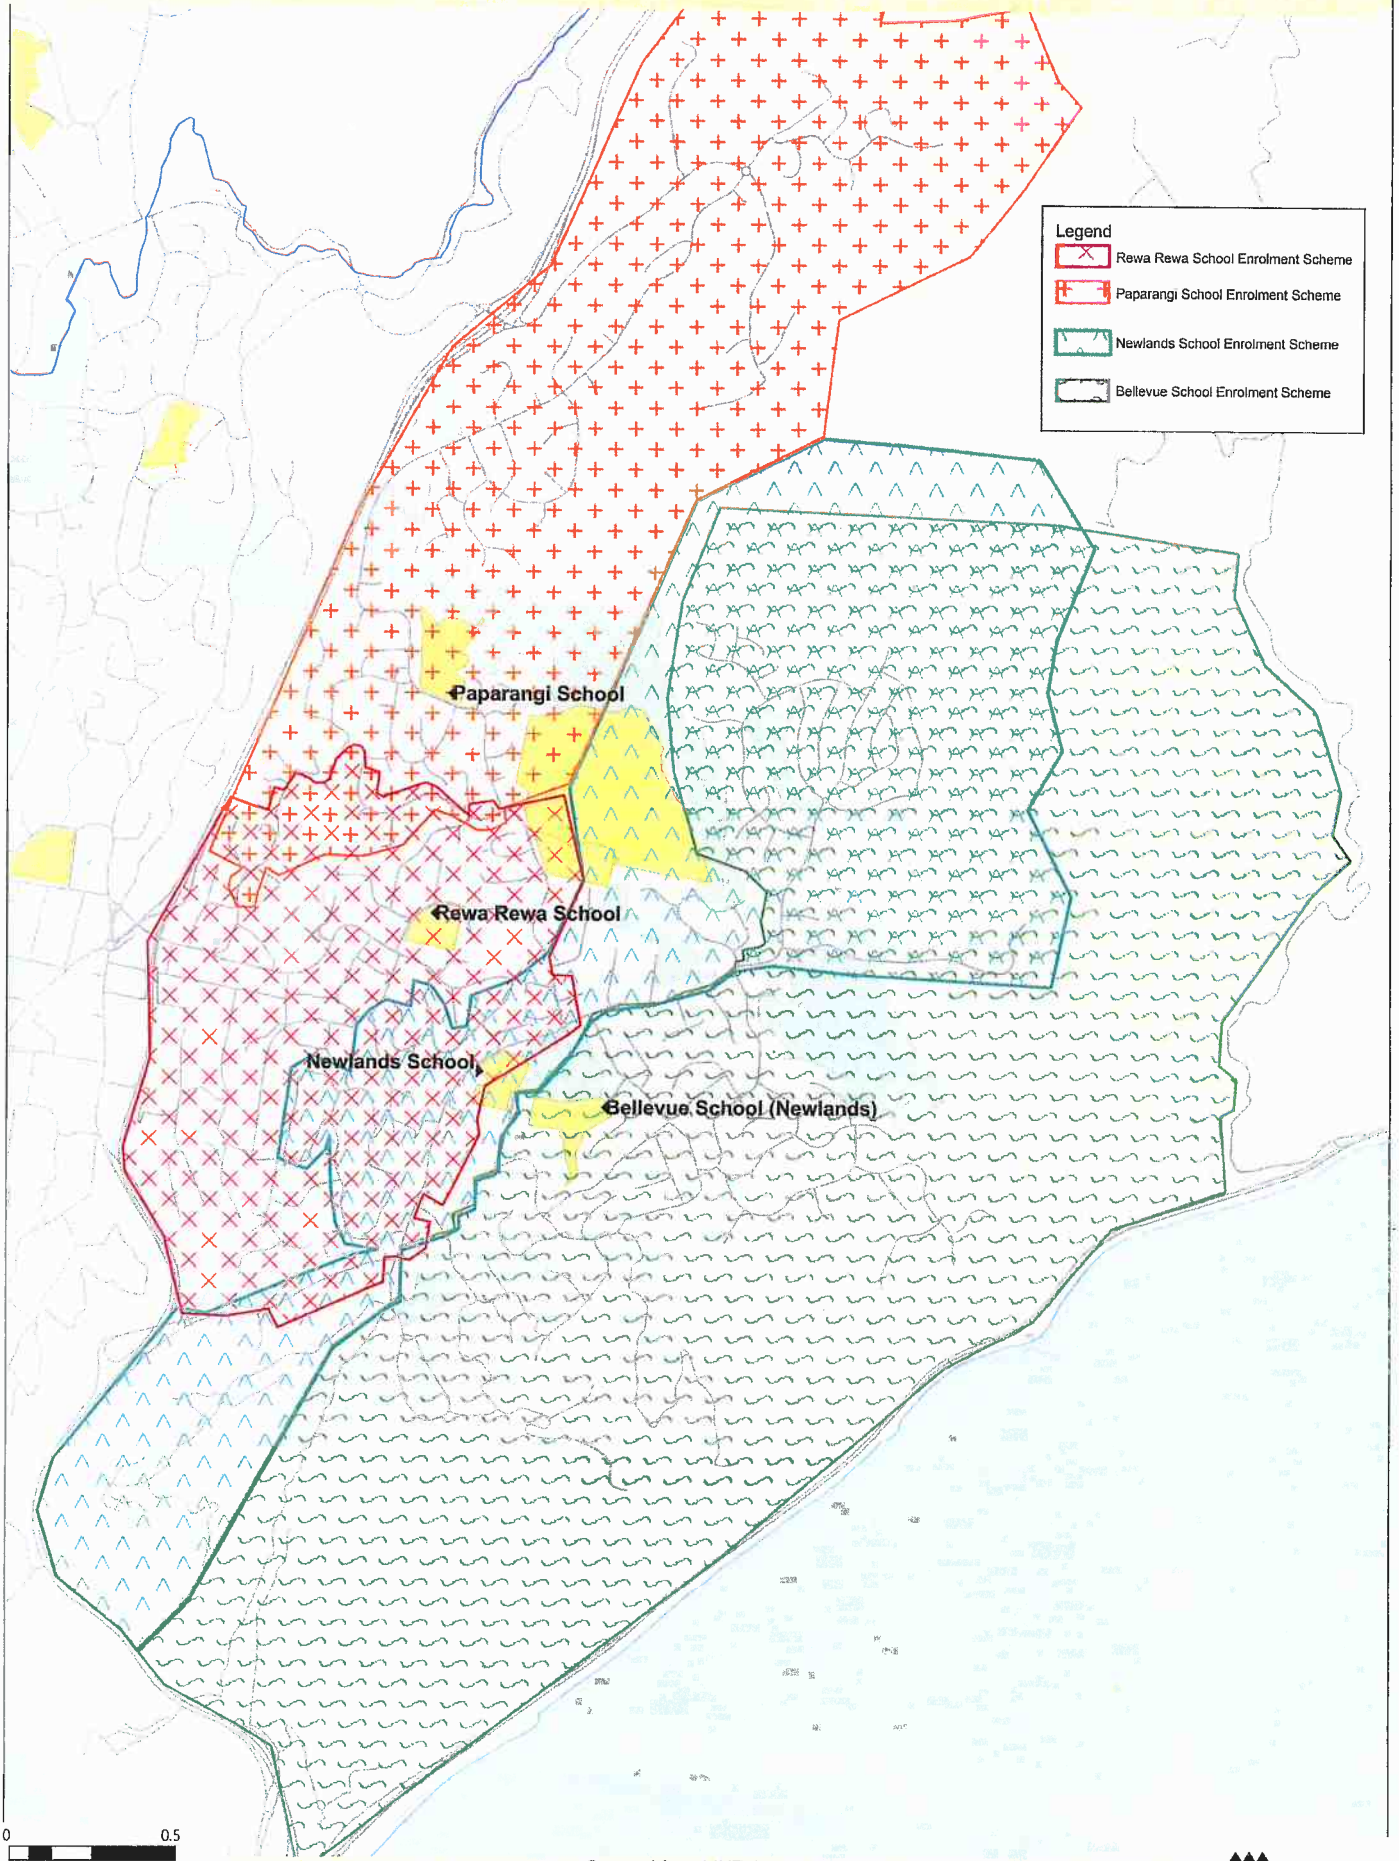

# Zone for Schools in the Newlands Area

**Legend**

- Rewa Rewa School Enrolment Scheme
- Paparangi School Enrolment Scheme
- Newlands School Enrolment Scheme
- Bellevue School Enrolment Scheme

0 0.5  
kilometres  
Scale 1:14,380

Sourced from LINZ data.  
Crown and Crichtlow Copy Right Reserved.